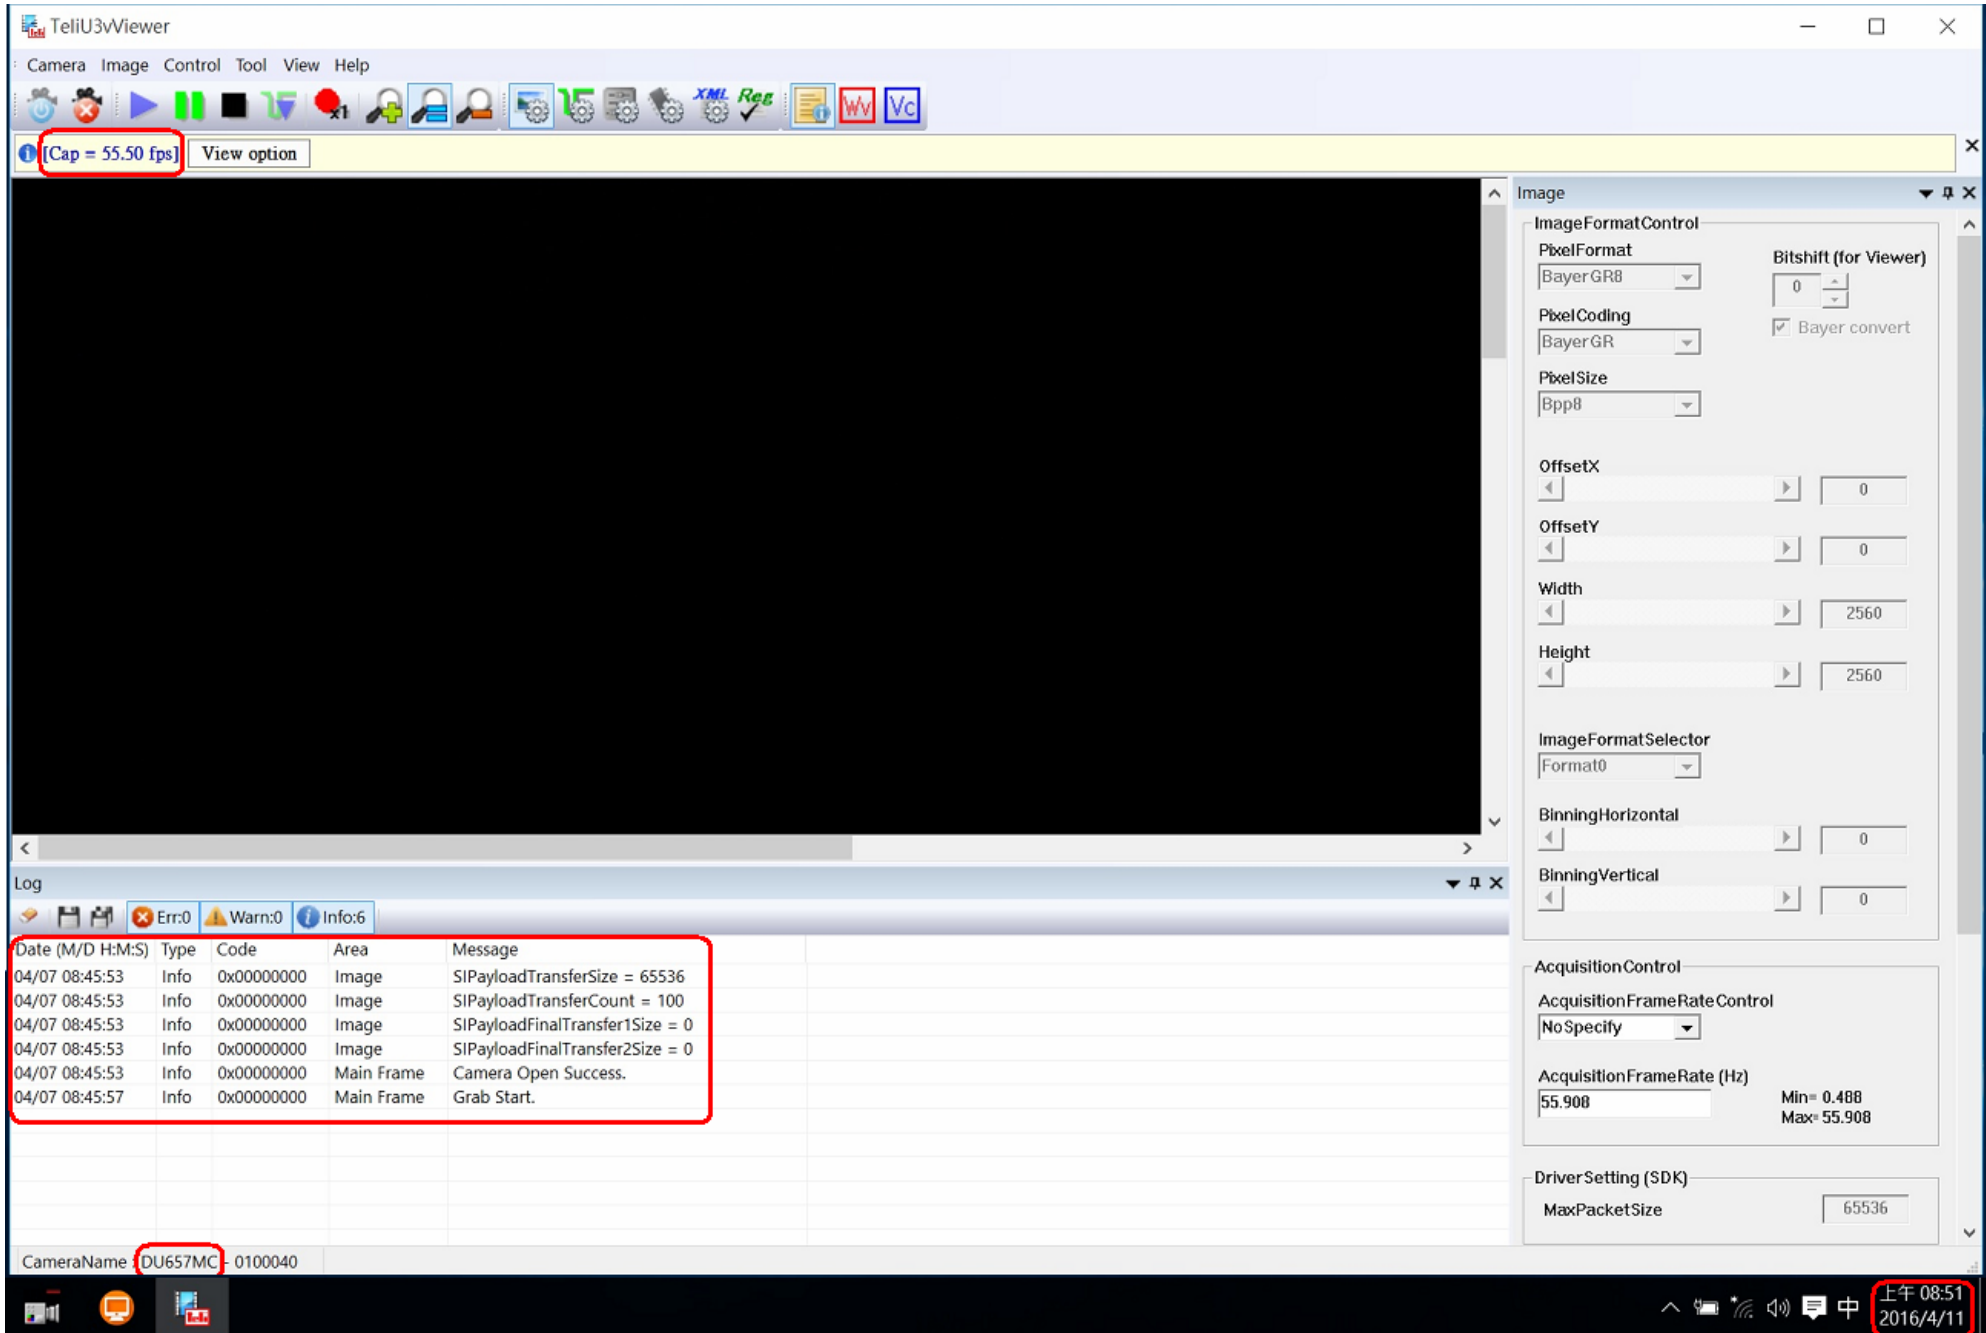

### Test Platform

Type	NB		
Model	MAC		
OS	Windows 10 Pro 64-bit		
CPU	Intel Core i7-4770HQ		
HDD	SATA III SSD 256GB		
RAM	DDR3 16GB		
USB 3.0	PCH 2 Ports(Intel Z87 Native)		

Tested Camera : DU657MC

Tested time : 96h